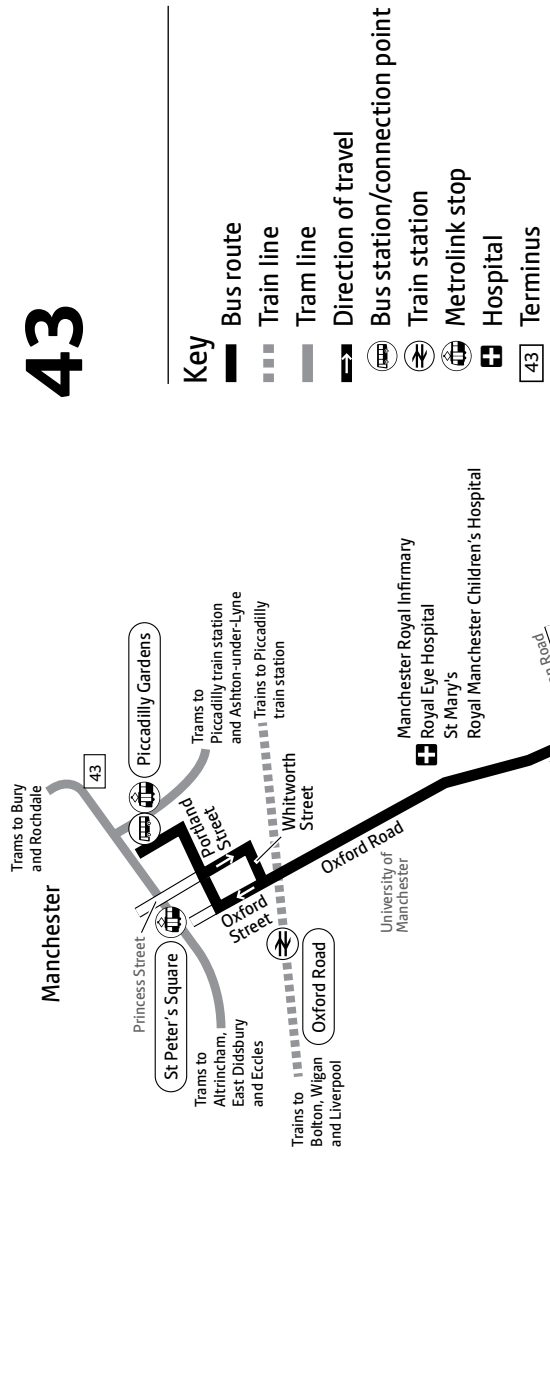

Key

- Bus route
- Train line
- Tram line
- Direction of travel
- Bus station/connection point
- Train station
- Metrolink stop
- Hospital
- Terminus

Contains Ordnance Survey data © Crown copyright and database right 2010
© 0100022610 Transport for Greater Manchester 2014
Transport for Greater Manchester uses reasonable endeavours to check the accuracy of information published and to publish changes to information in a timely manner. In no event will Transport for Greater Manchester be liable for any loss that may arise from this information being inaccurate.